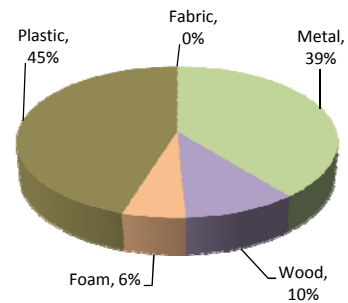

Features: YouToo offers the same revolutionary back support as the You chair.  
 The back raises and lowers to the ideal lumbar position

Finish:

Warranty: 10 year comprehensive parts and labor, with weight limit of 325 lbs. [Click here to view details.](#)

**MATERIAL CONTENT**

Material	Product		Recycled Content by Weight		Ability to recycle (% recyclable)
	lbs.	%	Post Consumer		
			lbs.	%	
Metal	16.71	39.2%	5.01	30.0%	39.2%
Wood	4.29	10.1%	0.00	0.0%	0.0%
Foam	2.40	5.6%	0.00	0.0%	0.0%
Plastic	19.28	45.2%	5.36	27.8%	45.2%
Cardboard	0.00	0.0%	0.00	100.0%	0.0%
Fabric	0.00	0.0%	0.00	0.0%	0.0%
<b>TOTAL</b>	<b>42.68</b>	<b>100%</b>	<b>10.37</b>	<b>24%</b>	<b>84%</b>

Note: Data for pre-consumer recycled content is not available at this time

POST- CONSUMER RECYCLED CONTENT = 24%  
 Up to 84% of the chair is recyclable at the end of its useful life

**LEED SUMMARY**

Credit 2	Materials & Resources: Construction Waste Management Allseating's packaging material is 100% recyclable and there is the option of having the product shipped blanket-wrapped
Credit 4	Materials & Resources: Recycled Content The recycled content of Allseating's chairs can contribute to the points earned for this credit
Credit 5	Materials & Resources: Regional Materials Allseating's manufacturing facility is located in Mississauga, ON, Canada. If the installation is within 500 miles of Mississauga, Allseating chairs may contribute towards this credit
Credit 6	Materials & Resources: Rapidly Renewable Resources Certain Allseating fabrics may contribute to this credit