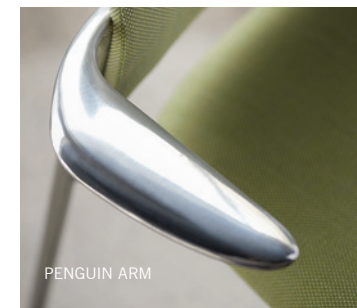

ASTUTE FOUR-LEG WITH PENGUIN ARMS
IN POLISHED ALUMINUM, FRAME FINISH
IN CHROME AND UPHOLSTERED BACK
AND SEAT WITH GABRIEL CAPTURE 04102.

THE ASTUTE ADVANTAGE.

Astute features elegant curves with over 85 variations, giving you the freedom to bring your vision to life. With superior customization possibilities, Astute is the right choice, whether on its own, or in large collaborative areas.

CUSTOM CAPABILITIES.

Astute is available in a mix of sled, four-leg and stool frames and can be specified in your choice of arm style: penguin, loop or armless. Optional finishes include two matte colors—Smoke and Onyx—or 14 glossy paint colors. Available back and seat styles include fully upholstered, partially upholstered, polypropylene or wood. Customize further with your choice of 14 polypropylene colors or five wood colors to ensure Astute makes a statement in any setting.