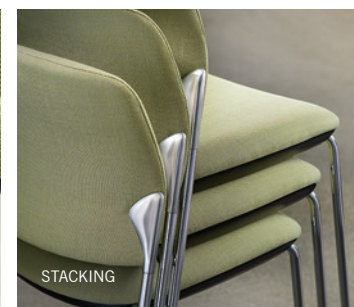

ASTUTE FOUR-LEG WITH PENGUIN ARMS
IN POLISHED ALUMINUM, FRAME FINISH
IN CHROME AND UPHOLSTERED BACK
AND SEAT WITH GABRIEL CAPTURE 04102.

THE ASTUTE ADVANTAGE.

Astute features elegant curves with over 85 variations, giving you the freedom to bring your vision to life. With superior customization possibilities, Astute is the right choice, whether on its own, or in large collaborative areas.

CUSTOM CAPABILITIES.

Astute is available in a mix of sled, four-leg and stool frames and can be specified in your choice of arm style: penguin, loop or armless. Optional finishes include two matte colors—Smoke and Onyx—or 14 glossy paint colors. Available back and seat styles include fully upholstered, partially upholstered, polypropylene or wood. Customize further with your choice of 14 polypropylene colors or five wood colors to ensure Astute makes a statement in any setting.