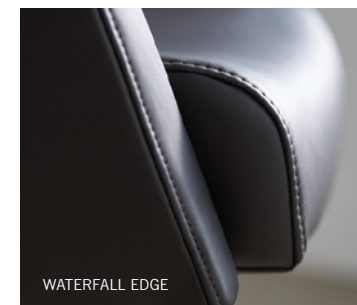

AYLES™
CRISP DESIGN.
COOL COMFORT.

AYLES HEIGHT ADJUSTABLE CONE MECHANISM WITH LOUNGE BASE AND OTTOMAN IN VOLO BLACK BY SPINNEYBECK.

STYLE IS JUST THE TIP OF THE ICEBERG.

With the modern workplace moving towards flexibility and collaboration, Ayles fuses business and relaxation with design to work everywhere from waiting areas to libraries and informal meeting spaces to executive offices. Drawing inspiration from the Ayles Ice Shelf in the Canadian Arctic, Ayles is a contemporary lounge chair designed with mid-century modern style in an ergonomic and attainable package.

BENEATH THE SURFACE.

Constructed with a back suspension that conforms to the shape of the user's back, Ayles offers optimal lumbar support. The optional ottoman's functional design ensures users have their feet up in the proper position while using a laptop or tablet. Ayles is available with a lounge or caster base and with a choice of height adjustable cone or knee-tilt mechanism for added comfort and versatility.

AYLES HEIGHT ADJUSTABLE KNEE-TILT MECHANISM WITH BLACK NYLON CASTER BASE, IN VOLO BLACK BY SPINNEYBECK.

FINE CRAFTSMANSHIP

LOUNGE BASE

CONE MECHANISM

OTTOMAN

WATERFALL EDGE

CASTER BASE

KNEE-TILT MECHANISM