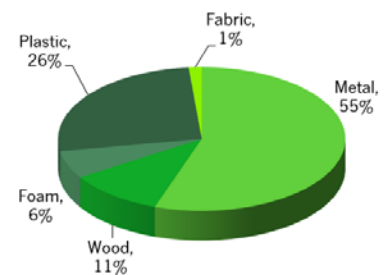

LEED SUMMARY

- **Credit 2** Materials & Resources: Construction Waste Management
  Allseating's packaging material is 100% recyclable and there is the option of having the product shipped blanket-wrapped
- **Credit 4** Materials & Resources: Recycled Content
  The recycled content of Allseating's chairs can contribute to the points earned for this credit
- **Credit 5** Materials & Resources: Regional Materials
  Allseating's manufacturing facility is located in Mississauga, ON, Canada. If installation is within 500 miles of Mississauga, Allseating chairs may contribute toward this credit
- **Credit 6** Materials & Resources: Rapidly Renewable Resources
  Certain Allseating fabrics may contribute to this credit

Toronto Office: 5800 Avebury Road, Unit 3, Mississauga, ON L5R 3M3
Chicago Showroom*: Suite 210, 325 North Wells Street, Chicago, IL 60654
www.allseating.com T 1 800 563 3502 F 1 800 272 9911

*By appointment only.