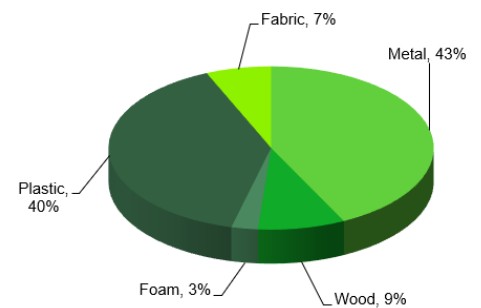

### MATERIAL CONTENT

Material	Product		Recycled Content by Weight Post Consumer		Recycled Content by Weight Pre Consumer		Ability to recycle (% recyclable)
	lbs.	%	lbs.	%	lbs.	%	
Metal	11.80	42.6%	4.19	15.1%	0.00	0.0%	42.6%
Wood	2.40	8.7%	0.00	0.0%	21.74	78.5%	0.0%
Foam	0.73	2.6%	0.00	0.0%	0.00	0.0%	0.0%
Plastic	10.95	39.6%	2.08	7.5%	0.00	0.0%	39.6%
Cardboard	0.00	0.0%	0.00	0.0%	0.00	0.0%	0.0%
Fabric	1.80	6.5%	0.00	0.0%	0.00	0.0%	0.0%
Miscellaneous	0.00	0.0%	0.00	0.0%	0.00	0.0%	0.0%
<b>TOTAL</b>	<b>27.68</b>	<b>100%</b>	<b>6.27</b>	<b>22.7%</b>	<b>21.74</b>	<b>78.5%</b>	<b>82%</b>