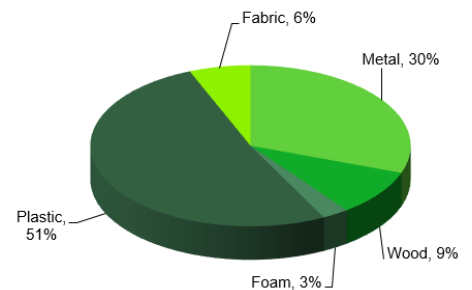

### MATERIAL CONTENT

Material	Product		Recycled Content by Weight Post Consumer		Recycled Content by Weight Pre Consumer		Ability to recycle (% recyclable)
	lbs.	%	lbs.	%	lbs.	%	
Metal	7.86	30.5%	3.15	12.2%	0.00	0.0%	30.5%
Wood	2.40	9.3%	0.00	0.0%	21.74	84.3%	0.0%
Foam	0.69	2.7%	0.00	0.0%	0.00	0.0%	0.0%
Plastic	13.25	51.4%	2.52	9.8%	0.00	0.0%	51.4%
Cardboard	0.00	0.0%	0.00	0.0%	0.00	0.0%	0.0%
Fabric	1.60	6.2%	0.00	0.0%	0.00	0.0%	0.0%
Miscellaneous	0.00	0.0%	0.00	0.0%	0.00	0.0%	0.0%
<b>TOTAL</b>	<b>25.80</b>	<b>100%</b>	<b>5.67</b>	<b>22.0%</b>	<b>21.74</b>	<b>84.3%</b>	<b>82%</b>