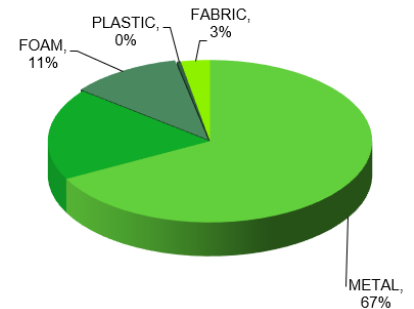

### MATERIAL CONTENT

Material	Product		Post-Consumer Recycled Content by Weight		Pre-Consumer Recycled Content by Weight		Ability to recycle (% recyclable)
	lbs.	%	lbs.	%	lbs.	%	
METAL	30.04	67.3%	23.65	53.0%	11.02	24.7%	67.3%
WOOD	8.15	18.3%	8.15	18.3%	0.00	0.0%	0.0%
FOAM	4.97	11.1%	0.00	0.0%	0.00	0.0%	0.0%
PLASTIC	0.20	0.4%	0.04	0.1%	0.00	0.0%	0.4%
CARDBOARD	0.00	0.0%	0.00	0.0%	0.00	0.0%	0.0%
FABRIC	1.28	2.9%	0.00	0.0%	0.00	0.0%	0.0%
MISC	0.00	0.0%	0.00	0.0%	0.00	0.0%	0.0%
<b>TOTAL</b>	<b>44.64</b>	<b>100%</b>	<b>31.84</b>	<b>71.3%</b>	<b>11.02</b>	<b>25%</b>	<b>68%</b>