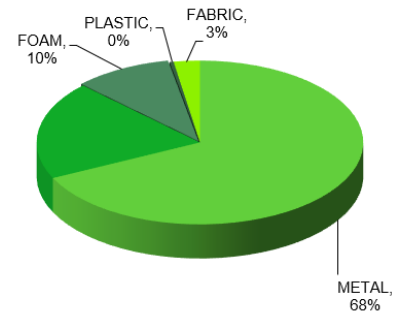

### MATERIAL CONTENT

Material	Product		Post-Consumer Recycled Content by Weight		Pre-Consumer Recycled Content by Weight		Ability to recycle (% recyclable)
	lbs.	%	lbs.	%	lbs.	%	
METAL	38.21	68.1%	30.18	53.8%	14.28	25.4%	68.1%
WOOD	10.95	19.5%	10.95	19.5%	0.00	0.0%	0.0%
FOAM	5.50	9.8%	0.00	0.0%	0.00	0.0%	0.0%
PLASTIC	0.00	0.0%	0.00	0.0%	0.00	0.0%	0.0%
CARDBOARD	0.00	0.0%	0.00	0.0%	0.00	0.0%	0.0%
FABRIC	1.48	2.6%	0.00	0.0%	0.00	0.0%	0.0%
MISC	0.00	0.0%	0.00	0.0%	0.00	0.0%	0.0%
<b>TOTAL</b>	<b>56.14</b>	<b>100%</b>	<b>41.13</b>	<b>73.3%</b>	<b>14.28</b>	<b>25%</b>	<b>68%</b>