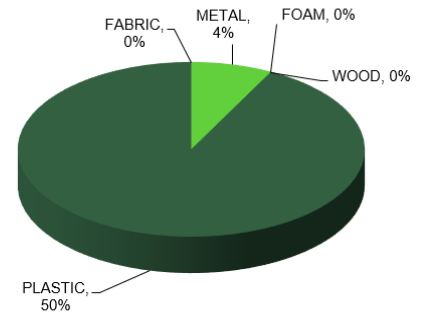

ENVIRONMENTAL DATA SHEET

RES™

GENERAL PRODUCT INFORMATION

- Series:** Res™
- Model:** 75165/75168 | Midback Chair with Shelf
- Description:** The product of in-depth research and thoughtful development, Res is a seating solution designed to support the rich exchange of ideas between students and instructors in small to medium size groups. It is a unique hybrid of designs – combining elements of lounge seating with that of focused task seating to meet the needs of higher education and corporate settings alike.
- Features:** The series includes a stool, a lowback, and a midback. Can be specified with either glides or casters. Base comes standard with storage space. Options include shelf with cupholder, tablet, and coat hook
- Warranty:** 12-year comprehensive parts and labor, seating components rated for weight limit of 350 lbs.

Certifications:

MATERIAL CONTENT

MATERIAL CONTENT

Material	Product		Recycled Content by Weight Post Consumer		Recycled Content by Weight Pre Consumer		Ability to recycle (% recyclable)
	lbs.	%	lbs.	%	lbs.	%	
METAL	1.68	4.1%	0.50	1.2%	0.00	0.0%	4.1%
WOOD	13.90	33.6%	0.00	0.0%	0.00	0.0%	0.0%
FOAM	3.40	8.2%	0.00	0.0%	0.00	0.0%	0.0%
PLASTIC	20.59	49.8%	0.49	1.2%	20.10	48.6%	49.8%
CARDBOARD	0.00	0.0%	0.00	0.0%	0.00	0.0%	0.0%
FABRIC	1.80	4.4%	0.00	0.0%	0.00	0.0%	0.0%
MISC	0.00	0.0%	0.00	0.0%	0.00	0.0%	0.0%
TOTAL	41.37	100%	0.99	2.4%	20.10	48.6%	54%