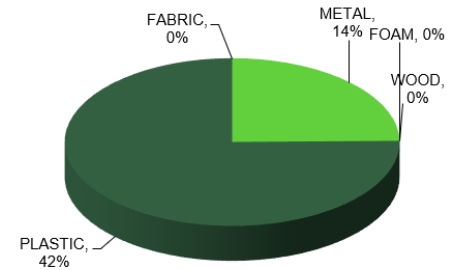

Certifications:

MATERIAL CONTENT

MATERIAL CONTENT

Material	Product		Recycled Content by Weight Post Consumer		Recycled Content by Weight Pre Consumer		Ability to recycle (% recyclable)
	lbs.	%	lbs.	%	lbs.	%	
METAL	6.80	13.7%	3.65	7.4%	0.00	0.0%	13.7%
WOOD	16.90	34.1%	0.00	0.0%	7.84	0.0%	0.0%
FOAM	3.40	6.9%	0.00	0.0%	0.00	0.0%	0.0%
PLASTIC	20.59	41.6%	0.49	1.0%	20.10	48.6%	41.6%
CARDBOARD	0.00	0.0%	0.00	0.0%	0.00	0.0%	0.0%
FABRIC	1.80	3.6%	0.00	0.0%	0.00	0.0%	0.0%
MISC	0.00	0.0%	0.00	0.0%	0.00	0.0%	0.0%
TOTAL	49.49	100%	4.14	8.4%	27.94	56.5%	55%