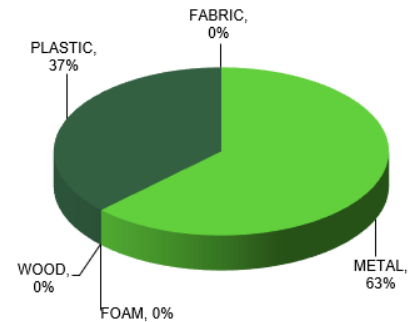

Certifications:

MATERIAL CONTENT

Material	Product		Recycled Content by Weight Post Consumer		Recycled Content by Weight Pre Consumer		Ability to recycle (% recyclable)
	lbs.	%	lbs.	%	lbs.	%	
METAL	7.58	62.7%	0.00	0.0%	6.07	50.2%	62.7%
WOOD	0.00	0.0%	0.00	0.0%	0.00	0.0%	0.0%
FOAM	0.00	0.0%	0.00	0.0%	0.00	0.0%	0.0%
PLASTIC	4.50	37.3%	0.69	5.7%	0.88	7.3%	37.3%
CARDBOARD	0.00	0.0%	0.00	0.0%	0.00	0.0%	0.0%
FABRIC	0.00	0.0%	0.00	0.0%	0.00	0.0%	0.0%
MISC	0.00	0.0%	0.00	0.0%	0.00	0.0%	0.0%
TOTAL	12.08	100%	0.69	6%	6.95	58%	100%

POST- CONSUMER RECYCLED CONTENT	6%
PRE- CONSUMER RECYCLED CONTENT	58%
TOTAL RECYCLED CONTENT	34%
RECYCLABILITY	100%

LEED SUMMARY

- Credit 2** Materials & Resources: Construction Waste Management
Allseating's packaging material is 100% recyclable and there is the option of having the product shipped blanket-wrapped
- Credit 4** Materials & Resources: Recycled Content
The recycled content of Allseating's chairs can contribute to the points earned for this credit
- Credit 5** Materials & Resources: Regional Materials
Allseating's manufacturing facility is located in Mississauga, ON, Canada. If installation is within 500 miles of Mississauga, Allseating chairs may contribute toward this credit
- Credit 6** Materials & Resources: Rapidly Renewable Resources
Certain Allseating fabrics may contribute to this credit