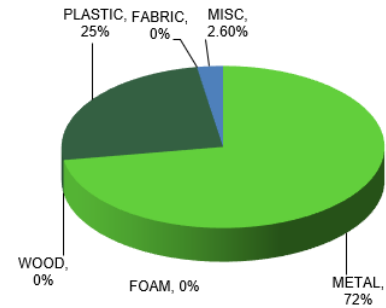

POST- CONSUMER RECYCLED CONTENT	4%
PRE- CONSUMER RECYCLED CONTENT	56%
TOTAL RECYCLED CONTENT	33%
RECYCLABILITY	77%

LEED SUMMARY

- Credit 2** Materials & Resources: Construction Waste Management
Allseating's packaging material is 100% recyclable and there is the option of having the product shipped blanket-wrapped
- Credit 4** Materials & Resources: Recycled Content
The recycled content of Allseating's chairs can contribute to the points earned for this credit
- Credit 5** Materials & Resources: Regional Materials
Allseating's manufacturing facility is located in Mississauga, ON, Canada. If installation is within 500 miles of Mississauga, Allseating chairs may contribute toward this credit
- Credit 6** Materials & Resources: Rapidly Renewable Resources
Certain Allseating fabrics may contribute to this credit

Certifications:

MATERIAL CONTENT

Material	Product		Recycled Content by Weight Post Consumer		Recycled Content by Weight Pre Consumer		Ability to recycle (% recyclable)
	lbs.	%	lbs.	%	lbs.	%	
METAL	14.89	72.4%	0.00	0.0%	10.19	49.6%	44.4%
WOOD	0.00	0.0%	0.00	0.0%	0.00	0.0%	0.0%
FOAM	0.00	0.0%	0.00	0.0%	0.00	0.0%	0.0%
PLASTIC	5.13	25.0%	0.69	3.4%	1.52	7.4%	20.4%
CARDBOARD	0.00	0.0%	0.00	0.0%	0.00	0.0%	0.0%
FABRIC	0.00	0.0%	0.00	0.0%	0.00	0.0%	0.0%
MISC	0.54	2.6%	0.00	0.0%	0.00	0.0%	0.0%
TOTAL	20.56	100%	0.69	3%	11.71	57%	65%