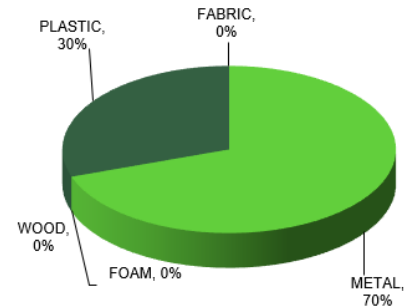

POST- CONSUMER RECYCLED CONTENT	6%
PRE- CONSUMER RECYCLED CONTENT	58%
TOTAL RECYCLED CONTENT	34%
RECYCLABILITY	100%

LEED SUMMARY

- Credit 2** Materials & Resources: Construction Waste Management
Allseating's packaging material is 100% recyclable and there is the option of having the product shipped blanket-wrapped
- Credit 4** Materials & Resources: Recycled Content
The recycled content of Allseating's chairs can contribute to the points earned for this credit
- Credit 5** Materials & Resources: Regional Materials
Allseating's manufacturing facility is located in Mississauga, ON, Canada. If installation is within 500 miles of Mississauga, Allseating chairs may contribute toward this credit
- Credit 6** Materials & Resources: Rapidly Renewable Resources
Certain Allseating fabrics may contribute to this credit

Certifications:

MATERIAL CONTENT

Material	Product		Recycled Content by Weight Post Consumer		Recycled Content by Weight Pre Consumer		Ability to recycle (% recyclable)
	lbs.	%	lbs.	%	lbs.	%	
METAL	10.72	69.7%	0.00	0.0%	7.63	49.6%	49.3%
WOOD	0.00	0.0%	0.00	0.0%	0.00	0.0%	0.0%
FOAM	0.00	0.0%	0.00	0.0%	0.00	0.0%	0.0%
PLASTIC	4.66	30.3%	0.69	4.5%	1.04	6.8%	27.3%
CARDBOARD	0.00	0.0%	0.00	0.0%	0.00	0.0%	0.0%
FABRIC	0.00	0.0%	0.00	0.0%	0.00	0.0%	0.0%
MISC	0.00	0.0%	0.00	0.0%	0.00	0.0%	0.0%
TOTAL	15.38	100%	0.69	4%	8.67	56%	77%