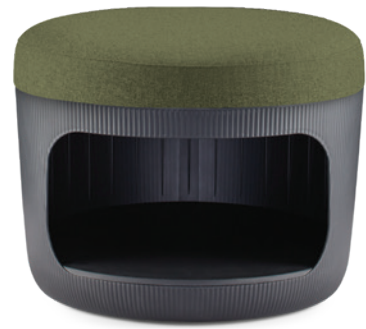

FEATURED

Midback with Smoke Base , Shelf and Tablet in Clay Laminate, Coat Hook and Black Accent Finishes.
Upholstery:
C.F. Stinson's Flanders in Polynesia.

STORAGE

Front access storage in the base for personal belongings that features a slight incline for drainage in case of spills and dirt.

COMFORT

Soft upholstered seat and backrest for optimized comfort and support. Stool option available allowing for a more engaged seating option.

FEATURED

Midback and Stool with Smoke Base and Coat Hook, Shelf and Tablet in White Laminate with White Accent Finishes.
Upholstery:
C.F. Stinson's Flanders in Polynesia, Lifesaver and Sugar Beet.

FEATURED FROM
TOP LEFT TO BOTTOM RIGHT

Stool with Black Base.
Upholstery:
Maharam's Murmur in Biome.

Midback with Black Base, Shelf
and Tablet in Black Laminate
with Black Accent Finishes.
Upholstery:
Maharam's Murmur in Biome.

Midback with Black Base.
Upholstery:
Maharam's Murmur in Biome.

Stool with Black Base, Shelf
and Tablet in Black Laminate
with Black Accent Finishes.
Upholstery:
Maharam's Murmur in Biome.

DIMENSIONS									
OVERALL									
STOOL HEIGHT 18.4"	LOWBACK HEIGHT 31.5"	MIDBACK HEIGHT 34"	WIDTH 22.7"	WIDTH WITH SHELF 28.2"	DEPTH 22.7"				
SEAT					BACK				
HEIGHT FROM FLOOR 18.4"	WIDTH 22.7"	DEPTH 17.2"	HEIGHT LB: 13" MB: 15.7"	WIDTH 19"					
TABLET AND SHELF			TABLET WITH 88° SWIVEL		STORAGE				
SHELF HEIGHT FROM FLOOR 15"	TABLET HEIGHT FROM FLOOR 27.3"	WIDTH 10"	LENGTH 20"	HEIGHT 9"	WIDTH 18"	DEPTH 21"	FLOOR TO STORAGE CAVITY OPENING 3"		