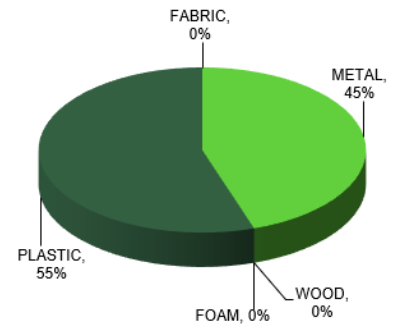

### MATERIAL CONTENT

**MATERIAL CONTENT**

Material	Product		Recycled Content by Weight Post Consumer		Recycled Content by Weight Pre Consumer		Ability to recycle (% recyclable)
	lbs.	%	lbs.	%	lbs.	%	
METAL	7.00	44.9%	2.80	18.0%	0.00	0.0%	44.9%
WOOD	0.00	0.0%	0.00	0.0%	0.00	0.0%	0.0%
FOAM	0.00	0.0%	0.00	0.0%	0.00	0.0%	0.0%
PLASTIC	8.60	55.1%	1.63	10.5%	0.00	0.0%	55.1%
CARDBOARD	0.00	0.0%	0.00	0.0%	0.00	0.0%	0.0%
FABRIC	0.00	0.0%	0.00	0.0%	0.00	0.0%	0.0%
MISC	0.00	0.0%	0.00	0.0%	0.00	0.0%	0.0%
<b>TOTAL</b>	<b>15.60</b>	<b>100%</b>	<b>4.43</b>	<b>28%</b>	<b>0.00</b>	<b>0%</b>	<b>100%</b>