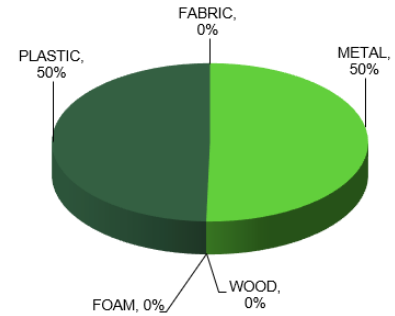

### MATERIAL CONTENT

**MATERIAL CONTENT**

Material	Product		Recycled Content by Weight Post Consumer		Recycled Content by Weight Pre Consumer		Ability to recycle (% recyclable)
	lbs.	%	lbs.	%	lbs.	%	
METAL	8.80	50.4%	3.39	19.4%	0.00	0.0%	50.4%
WOOD	0.00	0.0%	0.00	0.0%	0.00	0.0%	0.0%
FOAM	0.00	0.0%	0.00	0.0%	0.00	0.0%	0.0%
PLASTIC	8.67	49.6%	1.65	9.4%	0.00	0.0%	49.6%
CARDBOARD	0.00	0.0%	0.00	0.0%	0.00	0.0%	0.0%
FABRIC	0.00	0.0%	0.00	0.0%	0.00	0.0%	0.0%
MISC	0.00	0.0%	0.00	0.0%	0.00	0.0%	0.0%
<b>TOTAL</b>	<b>17.47</b>	<b>100%</b>	<b>5.04</b>	<b>29%</b>	<b>0.00</b>	<b>0%</b>	<b>100%</b>