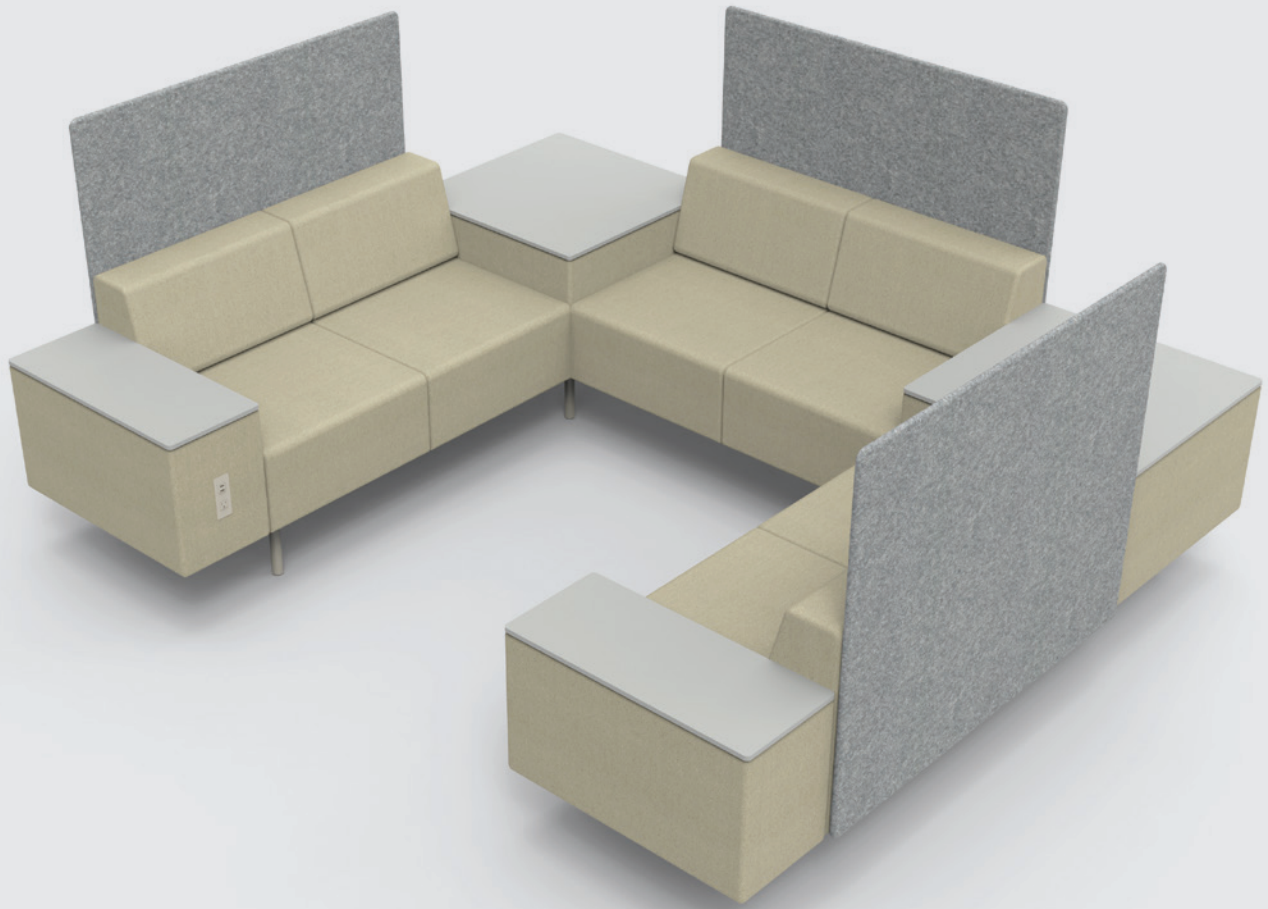

EXCHANGE™
Infinite possibilities.