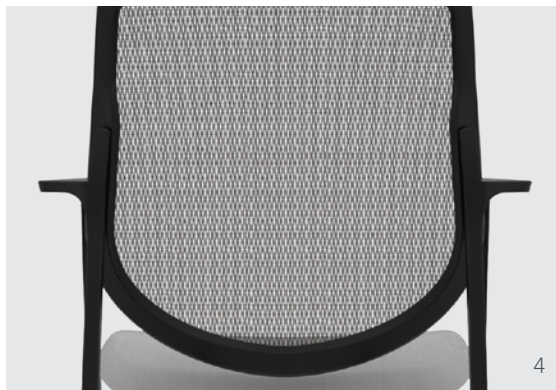

YOU® GUEST
A Natural Companion.

A complimentary guest chair from our popular You family.

Sharing the same U-Shaped design philosophy as the You task chair, this guest chair is offered in 2 mesh patterns and 4 colors: M3 in Ebony and Silica and M2 in Iron and Platinum. The You Guest chair features nylon arm caps, 14 gauge steel and non-marring nylon glides, as well as an encapsulated frame for high traffic areas such as healthcare and education environments. Frames are available in either black or smoke to compliment the You family.

- 1 M2 Mesh in Platinum, Smoke Frame
- 2 M3 Mesh in Ebony, Black Frame
- 3 Nylon Arm
- 4 U-Shaped Back

Featured Fabric: Allseating Proprietary Oasis Drift

Features

- Encapsulated mesh back in 4 meshes
- 14 gauge steel frame in Black or Smoke
- Nylon arm caps in Black or Smoke
- Nylon glides in Black and Smoke
- Stacks 2 high on the floor
- Warranted for users up to 400 lbs

Dimensions

- You Guest**
- Overall 35.5" H | 24" W | 26.5" D
- Seat 17.5" H | 19.5" W | 18" D
- Back 18" H | 19.5" W
- Arm Height from Floor 26" H
- Arm Height from Seat 8.5" H

Standard Mesh

TORONTO
5800 Avebury Road, Unit 2
Mississauga, ON L5R 3M3
SKU BS9713