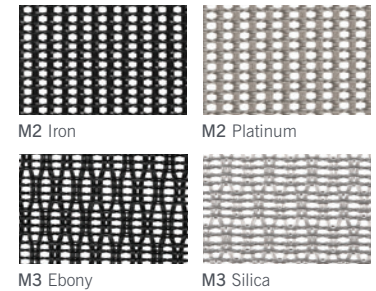

YOU® GUEST
A Natural Companion.

A complimentary guest chair from our popular You family.

Sharing the same U-Shaped design philosophy as the You task chair, this guest chair is offered in 2 mesh patterns and 4 colors: M3 in Ebony and Silica and M2 in Iron and Platinum. The You Guest chair features nylon arm caps, 14 gauge steel and non-marring nylon glides, as well as an encapsulated frame for high traffic areas such as healthcare and education environments. Frames are available in either black or smoke to compliment the You family.

- 1 M2 Mesh in Platinum, Smoke Frame
- 2 M3 Mesh in Ebony, Black Frame
- 3 Nylon Arm
- 4 U-Shaped Back

Featured Fabric: Allseating Proprietary Oasis Drift

Features

- Encapsulated mesh back in 4 meshes
- 14 gauge steel frame in Black or Smoke
- Nylon arm caps in Black or Smoke
- Nylon glides in Black and Smoke
- Stacks 2 high on the floor
- Warranted for users up to 400 lbs

Dimensions

- You Guest**
- Overall 35.5" H | 24" W | 26.5" D
- Seat 17.5" H | 19.5" W | 18" D
- Back 18" H | 19.5" W
- Arm Height from Floor 26" H
- Arm Height from Seat 8.5" H

Standard Mesh

TORONTO
5800 Avebury Road, Unit 2
Mississauga, ON L5R 3M3
SKU BS9713