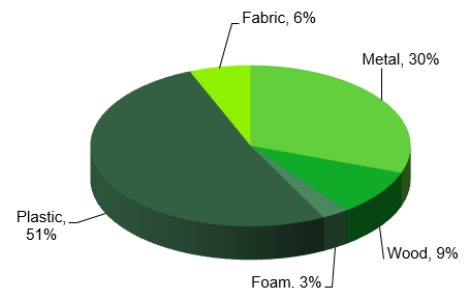

Warranty: 12 year comprehensive parts and labor, with weight limit of 350 lbs.

Certifications:

MATERIAL CONTENT

Material	Product		Recycled Content by Weight Post Consumer		Recycled Content by Weight Pre Consumer		Ability to recycle (% recyclable)
	lbs.	%	lbs.	%	lbs.	%	
Metal	7.86	30.5%	3.15	12.2%	0.00	0.0%	30.5%
Wood	2.40	9.3%	0.00	0.0%	21.74	84.3%	0.0%
Foam	0.69	2.7%	0.00	0.0%	0.00	0.0%	0.0%
Plastic	13.25	51.4%	2.52	9.8%	0.00	0.0%	51.4%
Cardboard	0.00	0.0%	0.00	0.0%	0.00	0.0%	0.0%
Fabric	1.60	6.2%	0.00	0.0%	0.00	0.0%	0.0%
Miscellaneous	0.00	0.0%	0.00	0.0%	0.00	0.0%	0.0%
TOTAL	25.80	100%	5.67	22.0%	21.74	84.3%	82%