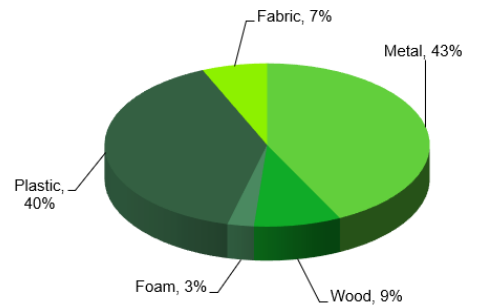

TOTAL RECYCLED CONTENT 61.92%

POST- CONSUMER RECYCLED CONTENT = 22.65%

PRE-CONSUMER RECYCLED CONTENT = 78.54%

RECYCLABILITY = 82.19%

LEED SUMMARY

Credit 2	Materials & Resources: Construction Waste Management Allseating's packaging material is 100% recyclable and there is the option of having the product shipped blanket-wrapped
Credit 4	Materials & Resources: Recycled Content The recycled content of Allseating's chairs can contribute to the points earned for this credit
Credit 5	Materials & Resources: Regional Materials Allseating's manufacturing facility is located in Mississauga, ON, Canada. If installation is within 500 miles of Mississauga, Allseating chairs may contribute toward this credit
Credit 6	Materials & Resources: Rapidly Renewable Resources Certain Allseating fabrics may contribute to this credit