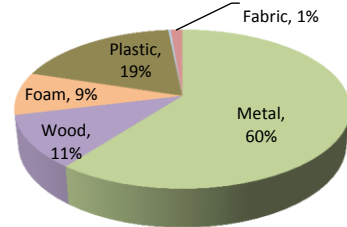

MATERIAL CONTENT

Material	Product		Recycled Content by Weight		Ability to recycle (% recyclable)
	lbs.	%	Post Consumer		
			lbs.	%	
Metal	26.89	60.4%	8.07	30.0%	60.4%
Wood	4.75	10.7%	0	0.0%	0.0%
Foam	3.88	8.7%	0	0.0%	0.0%
Plastic	8.25	18.5%	2.29	27.8%	18.5%
Cardboard	0.13	0.3%	0.13	100.0%	0.3%
Fabric	0.6	1.3%	0	0.0%	1.3%
TOTAL	44.50	100%	10.49	23.6%	80.5%