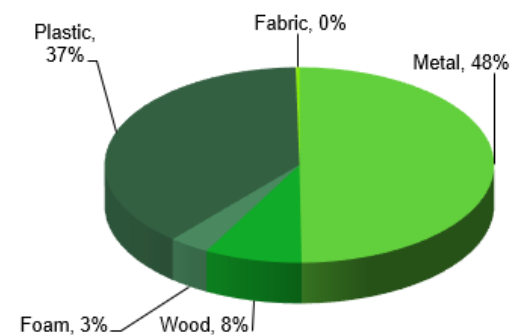

Certifications:

MATERIAL CONTENT

Material	Product		Recycled Content by Weight Post Consumer		Ability to recycle (% recyclable)
	lbs.	%	lbs.	%	
Metal	24.67	48.0%	10.10	52.2%	48.0%
Wood	4.00	7.8%	0.00	0.0%	0.0%
Foam	1.67	3.2%	0.00	0.0%	0.0%
Plastic	19.03	37.0%	9.26	47.8%	37.0%
Cardboard	0.01	0.0%	0.00	0.0%	0.0%
Fabric	0.14	0.3%	0.00	0.0%	0.0%
Miscellaneous	1.87	3.6%	0.00	0.0%	0.0%
TOTAL	51.39	100%	19.36	37.7%	85%