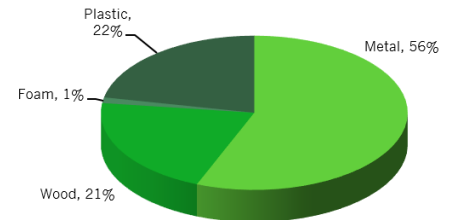

LEED SUMMARY

- **Credit 2** Materials & Resources: Construction Waste Management
  Allseating's packaging material is 100% recyclable and there is the option of having the product shipped blanket-wrapped
- **Credit 4** Materials & Resources: Recycled Content
  The recycled content of Allseating's chairs can contribute to the points earned for this credit
- **Credit 5** Materials & Resources: Regional Materials
  Allseating's manufacturing facility is located in Mississauga, ON, Canada. If installation is within 500 miles of Mississauga, Allseating chairs may contribute toward this credit
- **Credit 6** Materials & Resources: Rapidly Renewable Resources
  Certain Allseating fabrics may contribute to this credit

Toronto Office: 5800 Avebury Road, Unit 3, Mississauga, ON L5R 3M3
Chicago Showroom*: Suite 210, 325 North Wells Street, Chicago, IL
60654 www.allseating.com T 1 800 563 3502 F 1 800 272 9911

*By appointment only.