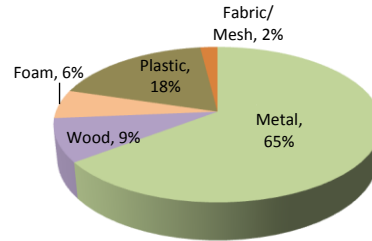

## ZIP MESH

### MATERIAL CONTENT

Material	Product		Recycled Content by Weight Post Consumer		Ability to recycle (% recyclable)
	lbs.	%	lbs.	%	
Metal	24.72	64.8%	5.6	23.0%	64.8%
Wood	3.35	9.0%	0	0.0%	0.0%
Foam	2.30	6.0%	0	0.0%	0.0%
Plastic	7.00	18.4%	1.28	18.0%	18.4%
Cardboard	0.00	0.0%	0	0.0%	0.0%
Fabric/ Mesh	0.75	2.0%	0.25	33.3%	2.0%
<b>TOTAL</b>	<b>38.12</b>	<b>100%</b>	<b>7.13</b>	<b>18.7%</b>	<b>85.2%</b>