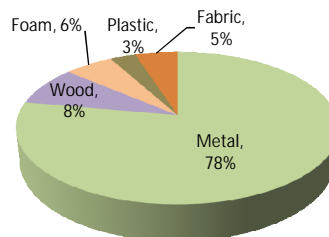

MATERIAL CONTENT

Material	Product		Recycled Content by Weight		Ability to recycle (% recyclable)
	lbs.	%	Post Consumer		
Metal	31.19	77.9%	6.55	21.0%	77.9%
Wood	3.35	8.4%	0	0.0%	0.0%
Foam	2.30	5.7%	0	0.0%	0.0%
Plastic	1.22	3.0%	0.12	10.0%	3.0%
Cardboard	0.00	0.0%	0	0.0%	0.0%
Fabric	2.00	5.0%	0	0.0%	5.0%
TOTAL	40.06	100%	6.67	16.7%	85.9%